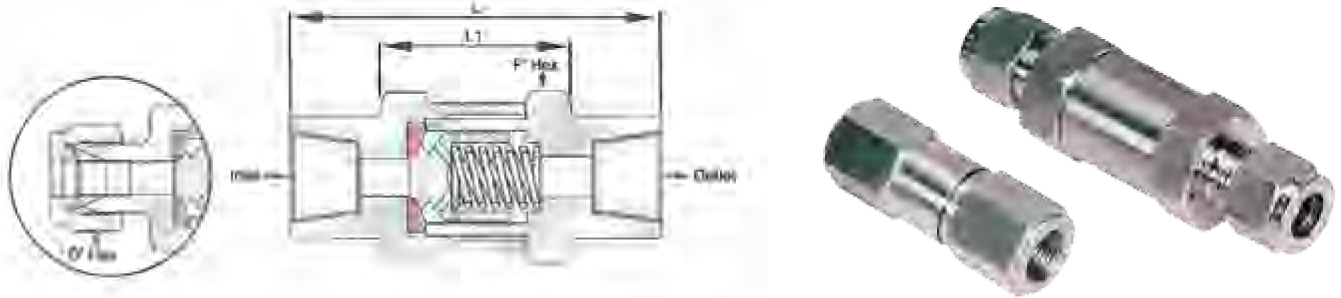

Check Valve Dimensions

Part No.	Inlet	Outlet	L	L1	F Hex	G Hex
SCV-02-SS-OD	1/8" OD	1/8" OD	68.50	33.50	19.00	11.00
SCV-02-SS-FF	1/8" Female NPT	1/8" Female NPT	50.00	33.50	19.00	
SCV-02-SS-MM	1/8" Male NPT	1/8" Male NPT	53.50	33.50	19.00	
SCV-M06-SS-OD	6mm OD	6mm OD	72.00	33.50	19.00	14.00
SCV-04-SS-OD	1/4" OD	1/4" OD	72.00	33.50	19.00	14.00
SCV-04-SS-FF	1/4" Female NPT	1/4" Female NPT	60.00	33.50	19.00	
SCV-04-SS-MM	1/4" Male NPT	1/4" Male NPT	62.50	33.50	19.00	
SCV-04-04-SS-MOD	1/4" Male NPT	1/4" OD	66.00	33.50	19.00	14.00
SCV-04-M06-SS-MOD	1/4" Male NPT	6mm OD	66.00	33.50	19.00	14.00
SCV-M08-SS-OD	8mm OD	8mm OD	72.00	33.50	19.00	16.00
SCV-06-SS-OD	3/8" OD	3/8" OD	73.50	33.50	19.00	17.50
SCV-06-SS-FF	3/8" Female NPT	3/8" Female NPT	60.00	34.00	22.00	
SCV-06-SS-MM	3/8" Male NPT	3/8" Male NPT	62.50	33.50	19.00	
SCV-M10-SS-OD	10mm OD	10mm OD	74.50	33.50	19.00	19.00
SCV-08-SS-OD	1/2" OD	1/2" OD	79.00	34.00	22.00	22.00
SCV-08-SS-FF	1/2" Female NPT	1/2" Female NPT	84.00		32.00	
SCV-08-SS-MM	1/2" Male NPT	1/2" Male NPT	73.00	34.00	22.00	
PCV-08-08-SS-MOD	1/2" Male NPT	1/2" OD	76.00	34.00	22.00	22.00
SCV-08-M12-SS-MOD	1/2" Male NPT	12mm OD	76.00	34.00	22.00	22.00
SCV-M12-SS-OD	12mm OD	12mm OD	79.00	34.00	22.00	22.00
SCV-10-SS-OD	5/8" OD	5/8" OD	106.00	60.00	32.00	25.40
SCV-M16-SS-OD	16mm OD	16mm OD	106.00	60.00	32.00	25.40
SCV-12-SS-OD	3/4" OD	3/4" OD	106.00	60.00	32.00	25.40
SCV-12-SS-FF	3/4" Female NPT	3/4" Female NPT	84.00		35.00	
SCV-12-SS-MM	3/4" Male NPT	3/4" Male NPT	99.00	60.00	32.00	
SCV-12-12-SS-MOD	3/4" Male NPT	3/4" OD	102.50	60.00	32.00	28.50
SCV-16-SS-OD	1" OD	1" OD	118.00	65.00	35.00	38.00
SCV-16-SS-FF	1" Female NPT	1" Female NPT	98.50		40.50	
SCV-16-SS-MM	1" Male NPT	1" Male NPT	115.00	65.00	35.00	
SCV-16-16-SS-MOD	1" Male NPT	1" OD	118.00	65.00	35.00	38.00
SCV-M25-SS-OD	25mm OD	25mm OD	118.00	65.00	35.00	38.00

All dimensions are in millimeters unless otherwise specified. Dimensions are for reference only, subject to change