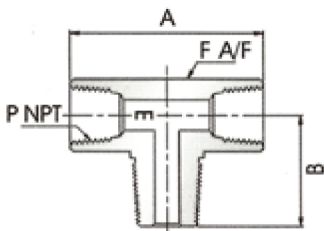

**Male Tee**

Part No	Pipe Size	Dimensions		
	P-PT, NPT	A	E	F
SMT-02	1/8	22.4	4.8	7/16
SMT-04	1/4	26.7	7.1	1/2
SMT-06	3/8	29.7	9.6	13/16
SMT-08	1/2	36.8	11.9	15/16

**Street Tee**

Part No	Pipe Size	Dimensions			
	P-PT, NPT	A	B	E	F
SST-02	1/8	26.4	22.1	4.8	5/8
SST-04	1/4	29.7	29.7	7.1	13/16
SST-06	3/8	36.1	32.0	9.6	15/16
SST-08	1/2	39.6	39.6	11.9	1 1/8

**Branch Tee**

1. Part No	Pipe Size	Dimensions			
	P-PT, NPT	A	B	E	F
SBT-02	1/8	26.4	22.1	4.8	5/8
SBT-04	1/4	29.7	29.7	7.1	13/16
SBT-06	3/8	36.1	32.0	9.6	15/16
SBT-08	1/2	39.6	39.6	11.9	1 1/8