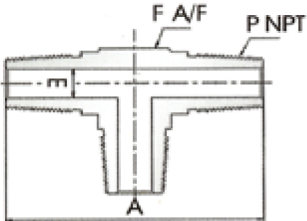

**Male Tee**

Part No	Pipe Size	Dimensions		
	P-PT, NPT	A	E	F
SMT-02	1/8	22.4	4.8	7/16
SMT-04	1/4	26.7	7.1	1/2
SMT-06	3/8	29.7	9.6	13/16
SMT-08	1/2	36.8	11.9	15/16

**Street Tee**

Part No	Pipe Size	Dimensions			
	P-PT, NPT	A	B	E	F
SST-02	1/8	26.4	22.1	4.8	5/8
SST-04	1/4	29.7	29.7	7.1	13/16
SST-06	3/8	36.1	32.0	9.6	15/16
SST-08	1/2	39.6	39.6	11.9	1 1/8

**Branch Tee**

1. Part No	Pipe Size	Dimensions			
	P-PT, NPT	A	B	E	F
SBT-02	1/8	26.4	22.1	4.8	5/8
SBT-04	1/4	29.7	29.7	7.1	13/16
SBT-06	3/8	36.1	32.0	9.6	15/16
SBT-08	1/2	39.6	39.6	11.9	1 1/8