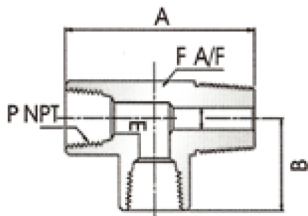

**Male Tee**

Part No	Pipe Size	Dimensions		
	P-PT, NPT	A	E	F
SMT-02	1/8	22.4	4.8	7/16
SMT-04	1/4	26.7	7.1	1/2
SMT-06	3/8	29.7	9.6	13/16
SMT-08	1/2	36.8	11.9	15/16

**Street Tee**

Part No	Pipe Size	Dimensions			
	P-PT, NPT	A	B	E	F
SST-02	1/8	26.4	22.1	4.8	5/8
SST-04	1/4	29.7	29.7	7.1	13/16
SST-06	3/8	36.1	32.0	9.6	15/16
SST-08	1/2	39.6	39.6	11.9	1 1/8

**Branch Tee**

1. Part No	Pipe Size	Dimensions			
	P-PT, NPT	A	B	E	F
SBT-02	1/8	26.4	22.1	4.8	5/8
SBT-04	1/4	29.7	29.7	7.1	13/16
SBT-06	3/8	36.1	32.0	9.6	15/16
SBT-08	1/2	39.6	39.6	11.9	1 1/8